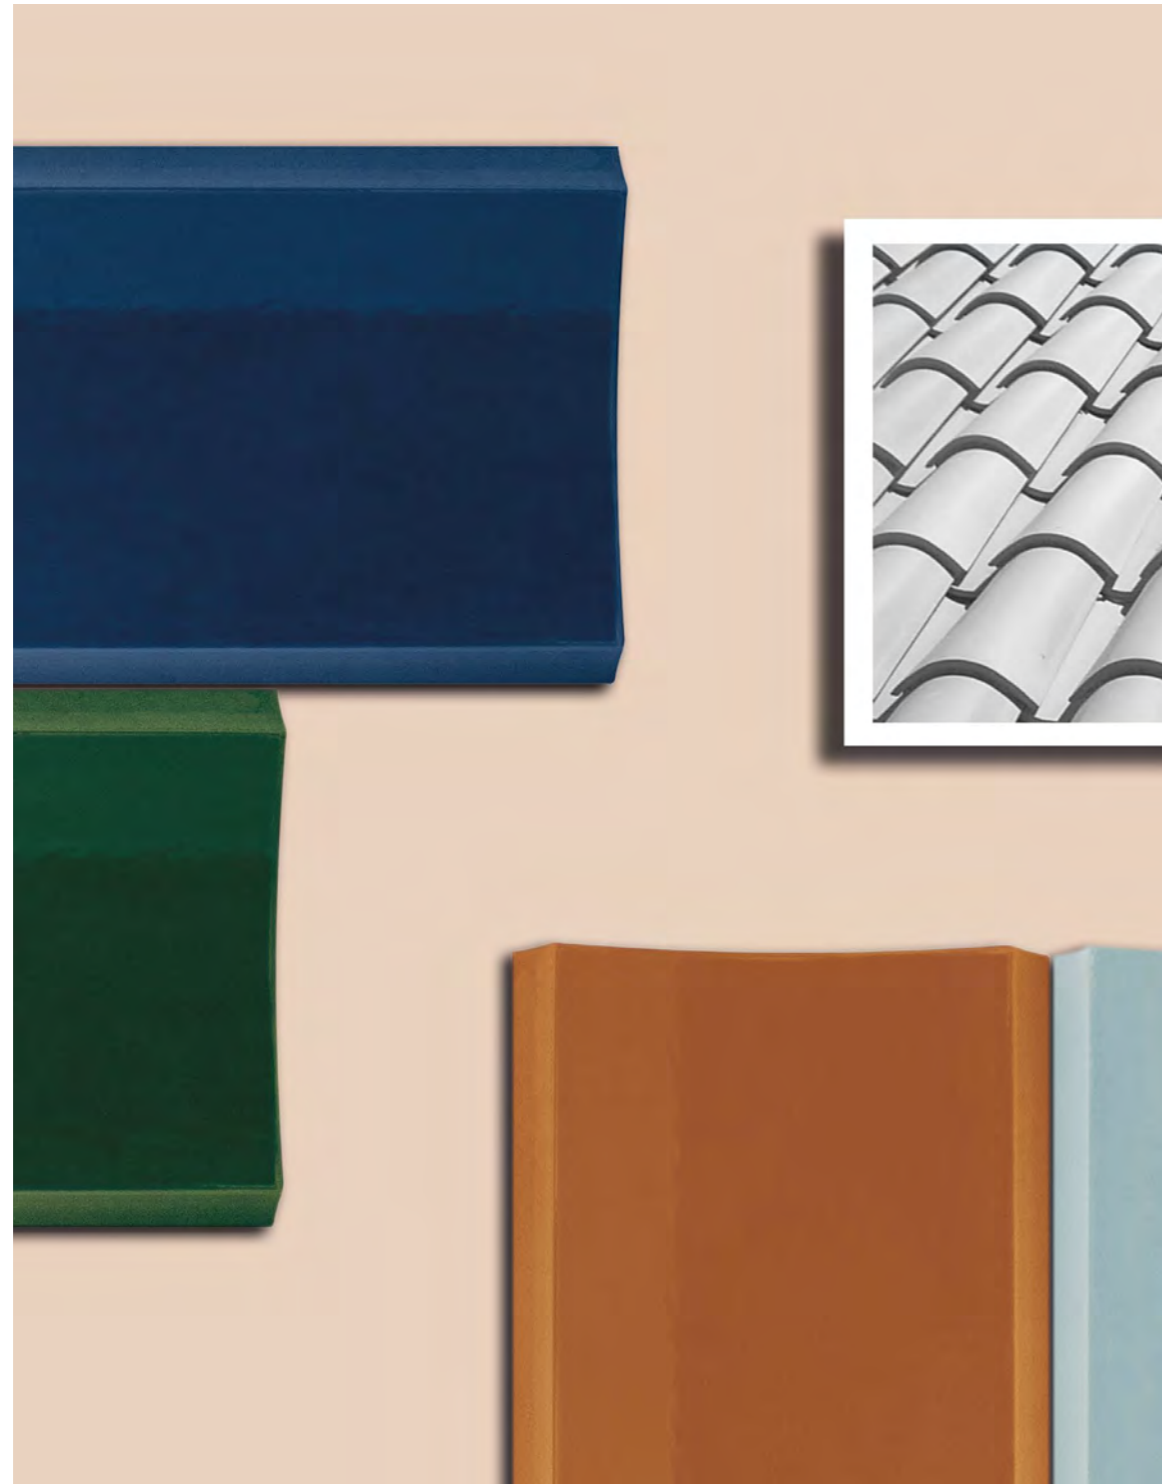

BOW by MUT

white body
15x45